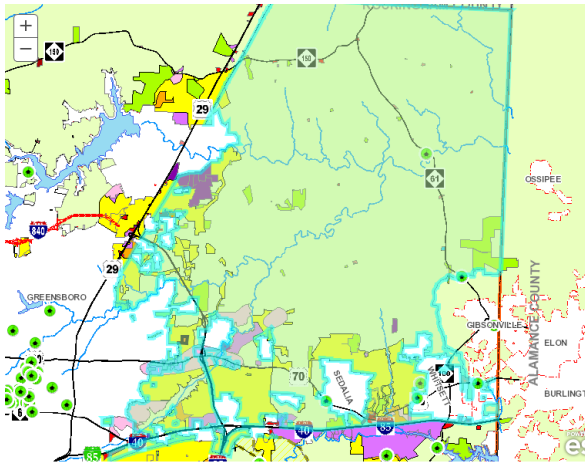

Area Plan Information:

The Area Plan Viewer is a tool designed to provide information on county area plans in progress or proposed.

The user begins the session by zooming in and clicking on an area within the map. Once a location is selected, the response area, which is presented on the right-hand side of the screen, displays information relevant to the location selected. The responses are divided into several sections. The top section provides the Search tool for the selected location. The middle section provides Plan name and Land Use information for the precinct area. The lower sections provide other information that is available.

- Use the + and - buttons on the left to zoom in and out.
- Use the Full Extent button to return to the initial extent after zooming.
- Use the Clear button to remove all graphics and selections information.
- After the information is displayed you can zoom to the selected Plan Area by clicking the search icon :

- Northeast Area plan:

- If you navigate away from the selected REID, you can re-center the REID location by selecting the Re-Center button.
- At the bottom of the information area are two buttons to print the map or a report of all the data displayed.
- Search by REID or ADDRESS: Click the down Icon which will open the search box and change to an up icon.